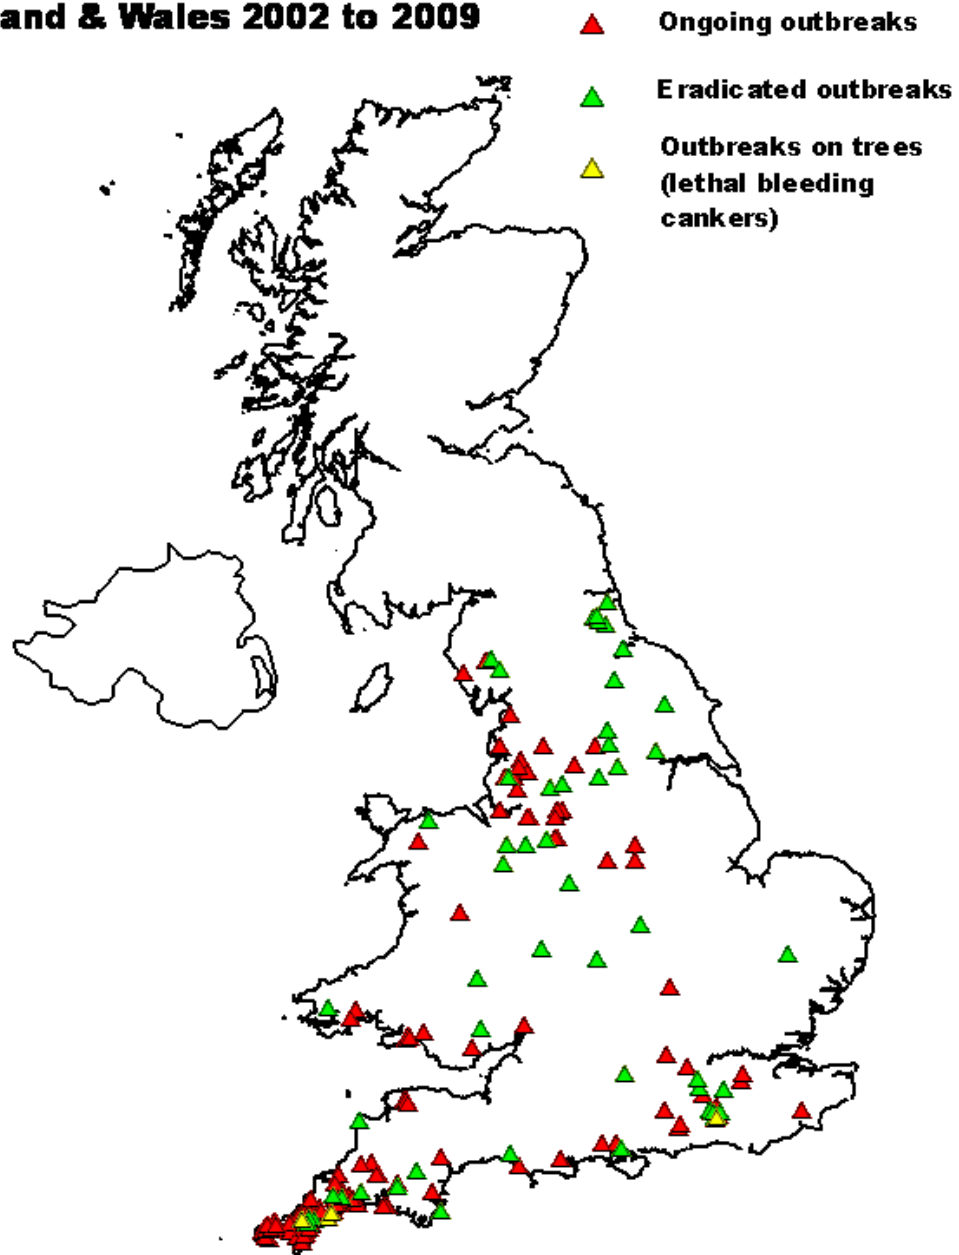

Findings of *Phytophthora ramorum* on plants growing in established gardens, woods and other wild sites in England & Wales 2002 to 2009

© Crown Copyright . All rights reserved Defra, Licence number 100018880 2009

Updated 17/03/2009

Findings of *Phytophthora ramorum* on plants at retail & nursery sites in England & Wales 2002 to 2009

© Crown Copyright . All rights reserved Defra, Licence number 100018880 2009

Updated 17/03/2009